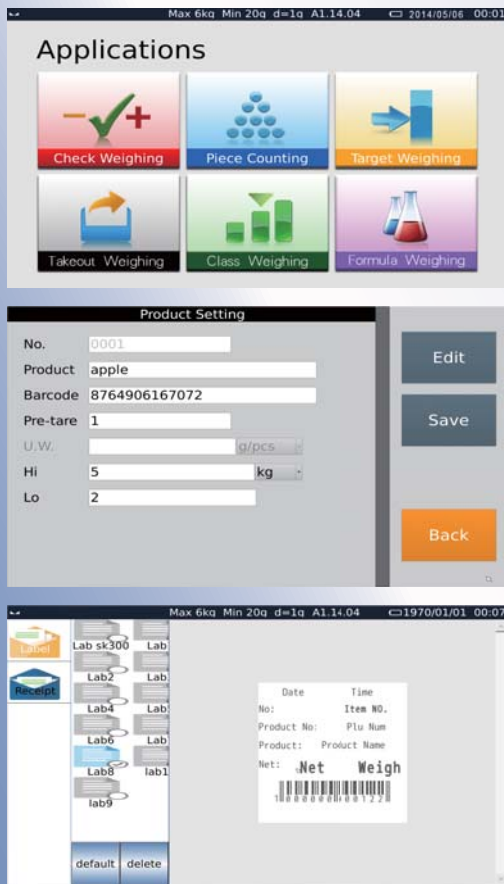

## Perfectly Computerized for Truck Weighing management and control

Make your business more efficient and competitive

All in One Application:

■ Check Weighing (Standard)

■ Takeout Weighing (Optional)

■ Piece Counting (Standard)

■ Class Weighing (Optional)

■ Target Weighing (Standard)

■ Formula Weighing (Optional)

- **Graphic operation interface**

Graphic interactive operation interface, quick and easy to use. It help you increase productivity and avoid mistakes.

- **Multilingual information management system**

Computerized product management system, easily input and call out PLU. It support multi-language operating environment.

- **Customized daily and product report**

It support produce diversyied daily reports and product report on screen or export to a PC software.

- **Versatility in receipts and labels**

By RS-232, It can connected to a ticket or label printer. Many ticket and label formats can be selected from display. Also Customized printing format available for different customers' needs.