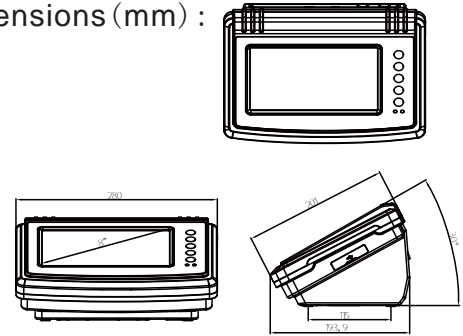

Dimensions (mm) :

Model	U8-60 All in 1
Housing	ABS
Panel	Resistance touchscreen
Display	8 inch 800X480 color LCD display
Resolution	1/1 million
Operating System	TOS 2.0 Embedded system Option :Win CE ssystem
Memory	RAM: 1 GB Flash: 512 MB
Ports	2 x USB, 1 x RS-232, 1 x RJ45, 1 x RS-485/422/232
Battery	Rechargeable battery for 15 hours continue use(Optional)

Distributor: